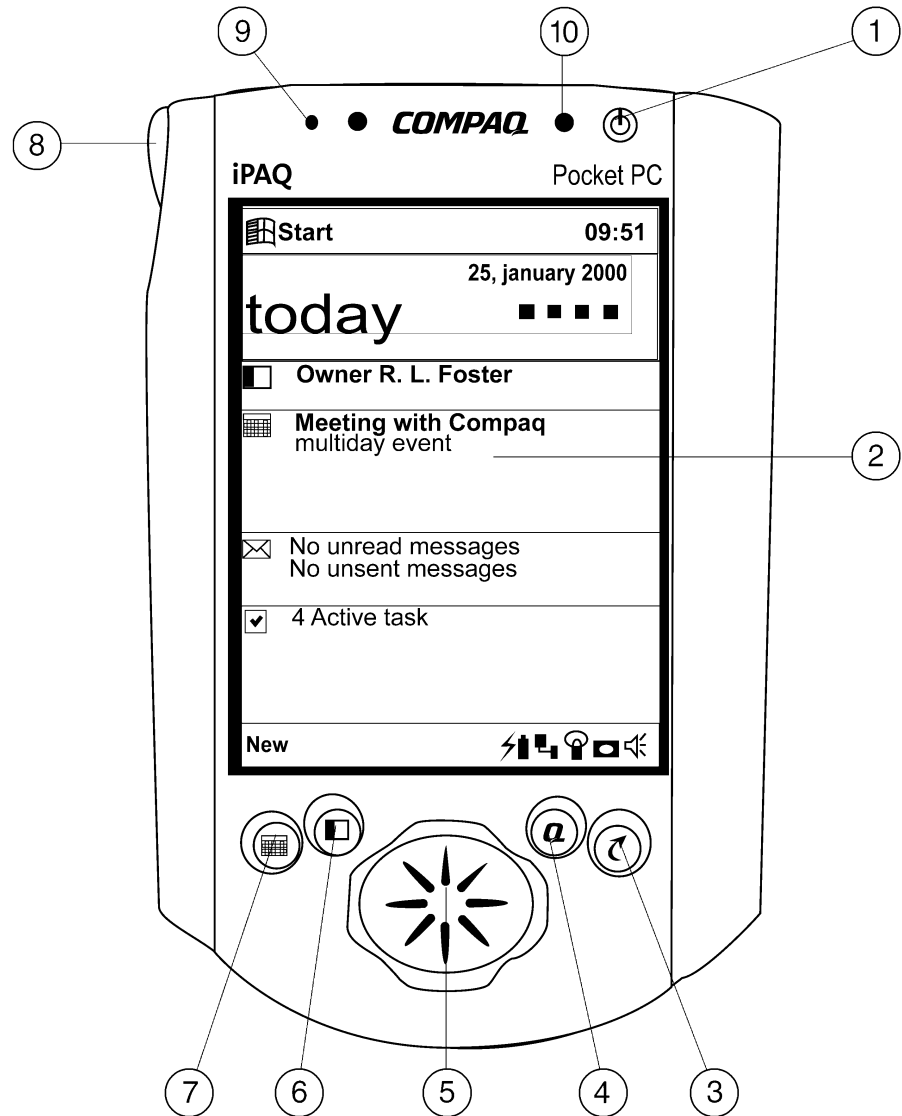

Overview

At A Glance

Compaq *iPAQ*™ Pocket PC H3100 Series is a monochrome device. It offers all the features of the color *iPAQ* Pocket PC H3600 Series, at a very competitive price.

Easy expansion and customization through Compaq Expansion Pack System

- Thin, lightweight design with backlit monochrome screen
- Microsoft® Pocket PC 2002 upgrade option
- Audio record and playback – Audio programs from the Web, MP3 music, or voice notations
- Rechargeable battery that gives up to 14 hours of battery life
- Protected by Compaq Services, including a One-year Limited Warranty — Certain restrictions and exclusions apply. Consult the Customer Support Center for details.