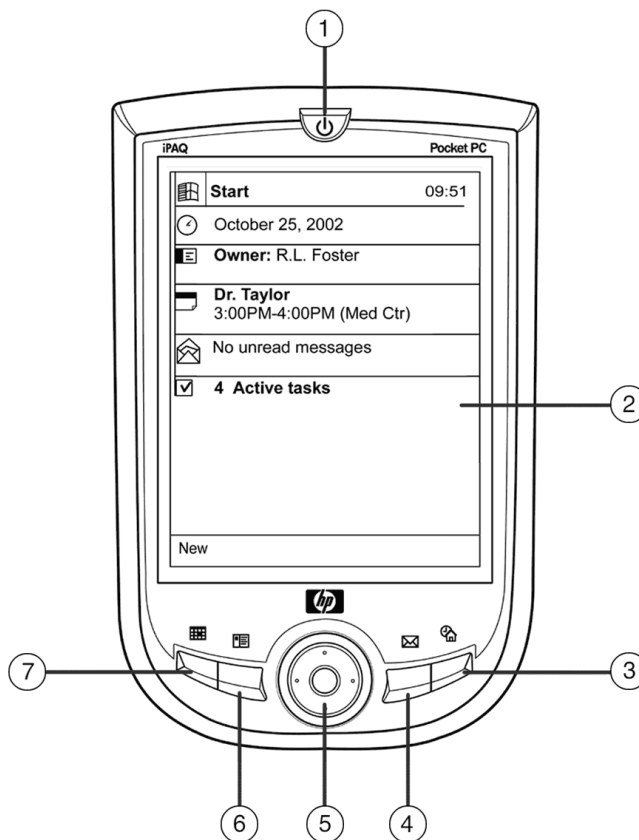

Overview

1. Power Button
2. Color Display
3. Today Button
4. Inbox Button

5. 5-Way Navigation Button
6. Contacts Button
7. Calendar Button

At A Glance

- Dazzling Transflective TFT color with LED backlight display
- Removable/rechargeable battery for use while away from a power source
- SD memory card slot for transferring and storing music, picture and more
- Synchronize using integrated IR port
- Stay productive with Pocket versions of familiar applications like Microsoft™ Outlook™, Word and Excel
- Entertainment while on the go with games, music and video
- Microsoft® Pocket PC 2002

AC Adapter	Dimensions (H x W x D)	3 x 1.9 x 1.8 in (76 x 48 x 44 mm) (including prongs)		
	Cord Length (approximate)	6 ft (1.83 m)		
	Power Supply Ratings	Voltage Range	100 to 240 V Switching	
		Input Current	0.3 A	
		Input Frequency	50 to 60 Hz	
		Output Voltage	5 VDC	
		Output Current	2 Amp	