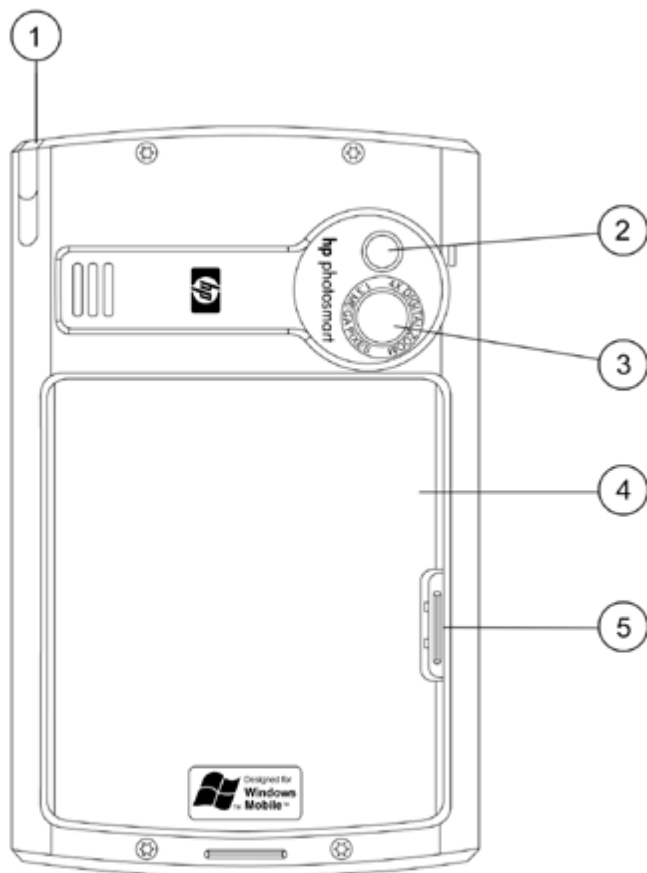

Overview

1. SDIO Expansion Slot
2. QVGA Color Display
3. iTask Shortcut
4. Universal Remote Shortcut
5. 5-Way Navigation Controller Touchpad
6. Universal Connector
7. HP Image Zone Shortcut
8. Soft Reset Button
9. iPAQ Mobile Media Shortcut
10. HP Photosmart Camera Shortcut/Image Capture Button
11. Wireless LED indicator
12. Charge/Notification LED
13. Headphone Jack

Overview

- | | |
|-------------------------|--------------------------------|
| 1. Stylus | 4. Battery Cover |
| 2. Self-Portrait Mirror | 5. Battery Cover Release Latch |
| 3. Digital Camera Lens | |

At A Glance