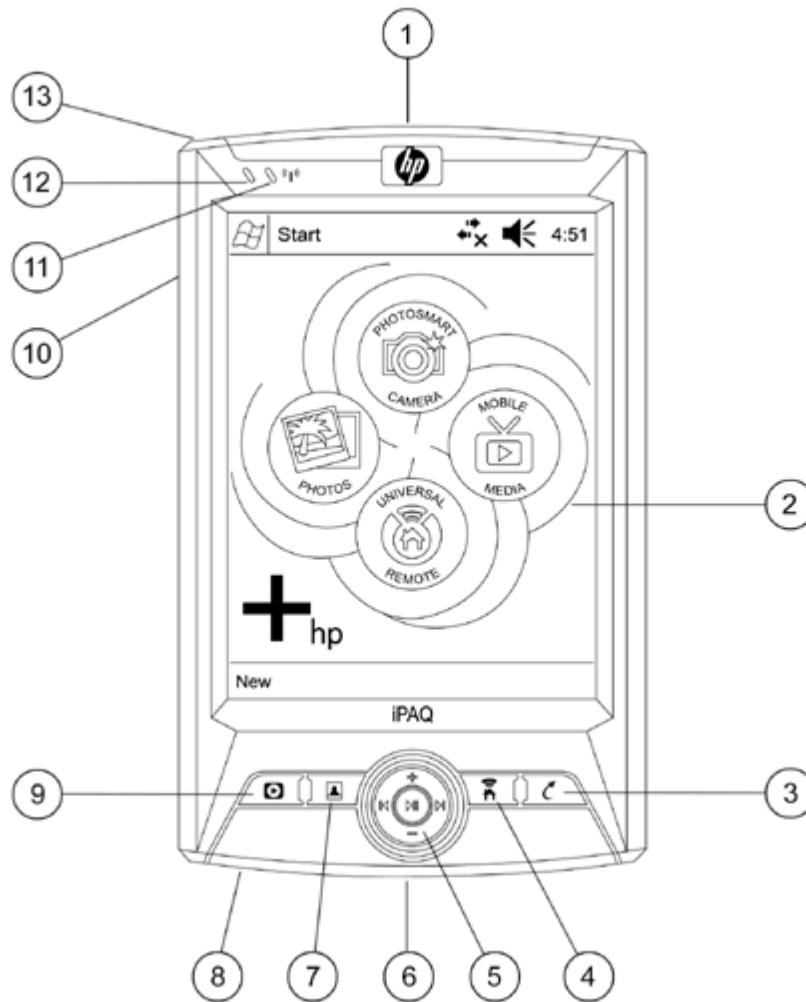

Overview

1. SDIO Expansion Slot
2. QVGA Color Display
3. iTask Shortcut
4. Universal Remote Shortcut
5. 5-Way Navigation Controller Touchpad
6. Universal Connector
7. HP Image Zone Shortcut
8. Soft Reset Button
9. iPAQ Mobile Media Shortcut
10. HP Photosmart Camera Shortcut/Image Capture Button
11. Wireless LED indicator
12. Charge/Notification LED
13. Headphone Jack

Overview

- | | |
|-------------------------|--------------------------------|
| 1. Stylus | 4. Battery Cover |
| 2. Self-Portrait Mirror | 5. Battery Cover Release Latch |
| 3. Digital Camera Lens | |

At A Glance