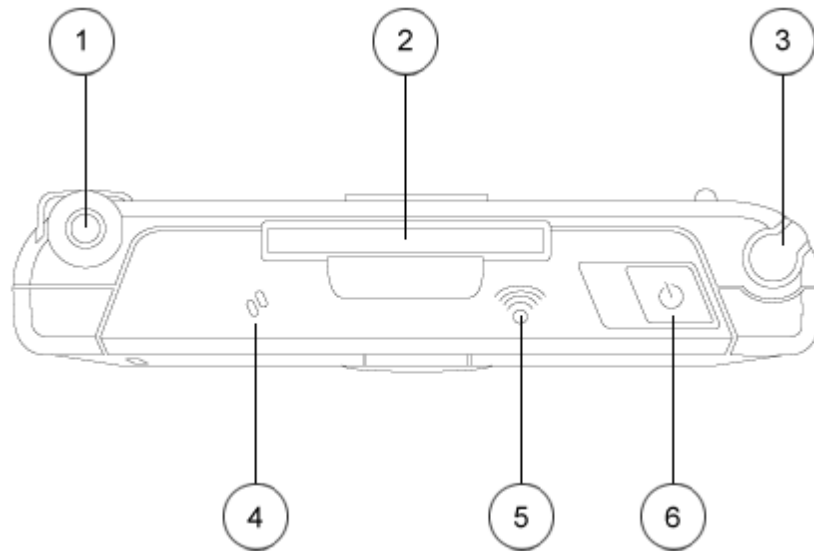

Overview

- 1. Charge/Notification LED indicator
- 2. QVGA Color Display
- 3. Calendar Button
- 4. Contacts Button

- 5. 5-Way Navigation Touch Pad
- 6. Messaging Button
- 7. Today Screen Button
- 8. Stylus

Overview

1. 3.5 mm Stereo Headphone Jack
2. SD Slot (SDIO)
3. Stylus

4. Microphone
5. Infrared Beam
6. Power Button

At A Glance

- Entertainment while on the go with ability to view photos, play games, music and video
- Dazzling Transflective QVGA TFT color display, Landscape and Portrait modes
- Microsoft® Windows Mobile™ 2003 Second Edition software for Pocket PC
- Integrated SD expansion slot (SDIO)
- Rechargeable Lithium-Ion battery
- Stay productive with Pocket versions of familiar applications like Microsoft® Outlook®, Word and Excel
- View Photos with HP Image Zone software