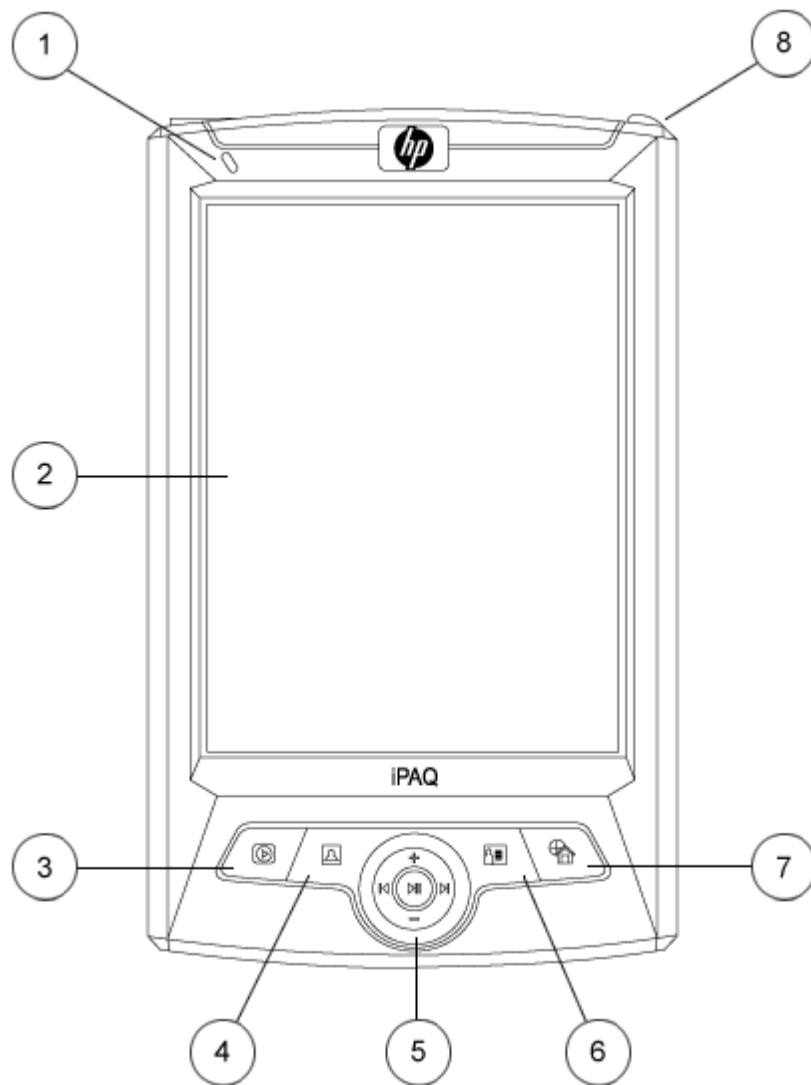

Overview

- 1. Charge/Notification LED indicator
- 2. QVGA Color Display
- 3. Calendar Button
- 4. Contacts Button

- 5. 5-Way Navigation Touch Pad
- 6. Messaging Button
- 7. Today Screen Button
- 8. Stylus

Overview

1. 3.5 mm Stereo Headphone Jack
2. SD Slot (SDIO)
3. Stylus

4. Microphone
5. Infrared Beam
6. Power Button

At A Glance

- Entertainment while on the go with ability to view photos, play games, music and video
- Dazzling Transflective QVGA TFT color display, Landscape and Portrait modes
- Microsoft® Windows Mobile™ 2003 Second Edition software for Pocket PC
- Integrated SD expansion slot (SDIO)
- Rechargeable Lithium-Ion battery
- Stay productive with Pocket versions of familiar applications like Microsoft® Outlook®, Word and Excel
- View Photos with HP Image Zone software