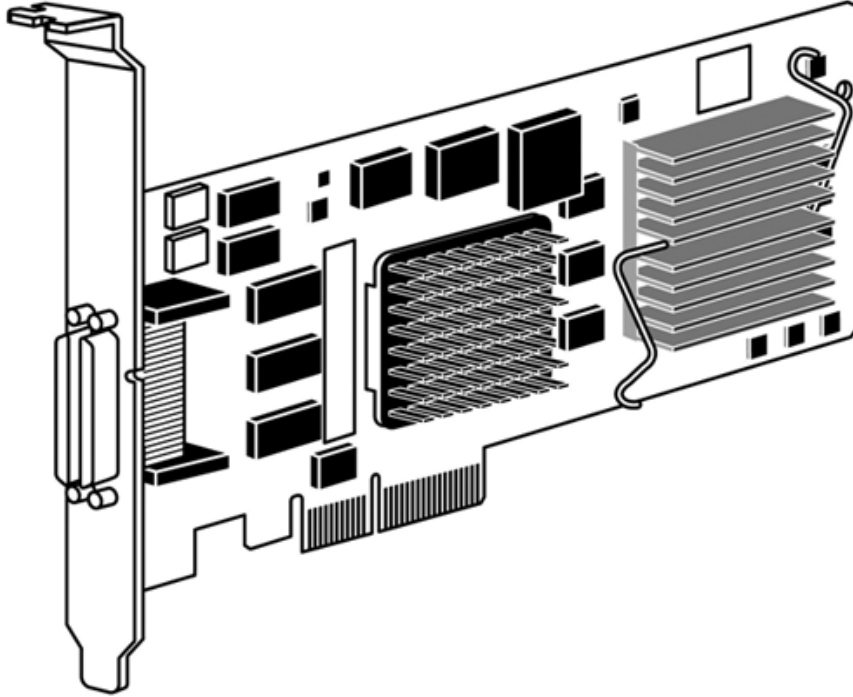

Overview

Models

HP StorageWorks U320e SCSI Host Bus Adapter

AH627A

NOTE: Recommended [Dual Channel Ultra320 SCSI Controller](#) for connecting multi-drive MSL tape libraries to ProLiant servers.

Product Description

The HP StorageWorks U320e SCSI Host Bus Adapter provides customers with the flexibility and speed they have come to expect from HP. This HBA is ideal for HP MSL Tape Library customers needing to attach to ProLiant servers using the PCI-Express interface, and provides support for Ultra320 SCSI, Wide Ultra3 SCSI, and Wide Ultra2 SCSI protocols. It is the primary building block for SCSI backup solutions that provide the maximum of 320 MB/second bandwidth, twice the speed of previous-generation SCSI adapters.

Benefits At a Glance

Simplicity - Certified

Compatible with the newest generation ProLiant servers, the HP SC320e SCSI Host Bus Adapter is the easy choice for connecting HP MSL tape libraries to HP ProLiant servers.

Agility - Throughput

With PCI-Express technology, the HP SC320e SCSI Host Bus Adapter has faster throughput when compared to SCSI HBAs utilizing PCI-X technology.

Value - Backwards compatible

The HP SC320e SCSI Host Bus Adapter is an Ultra320 SCSI controller with backwards compatibility to Ultra3 SCSI and Ultra2 SCSI