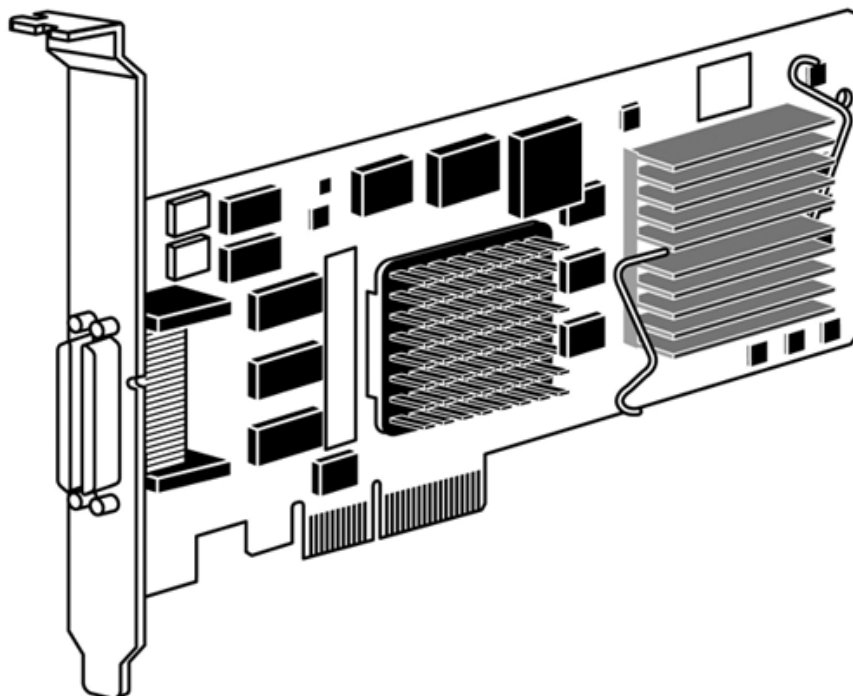

### Models

HP StorageWorks U320e SCSI Host Bus Adapter

AH627A

**NOTE:** Recommended Dual Channel Ultra320 SCSI Controller for connecting multi-drive MSL tape libraries to ProLiant servers.

### Product Description

The HP StorageWorks U320e SCSI Host Bus Adapter provides customers with the flexibility and speed they have come to expect from HP. This HBA is ideal for HP MSL Tape Library customers needing to attach to ProLiant servers using the PCI-Express interface, and provides support for Ultra320 SCSI, Wide Ultra3 SCSI, and Wide Ultra2 SCSI protocols. It is the primary building block for SCSI backup solutions that provide the maximum of 320 MB/second bandwidth, twice the speed of previous-generation SCSI adapters.