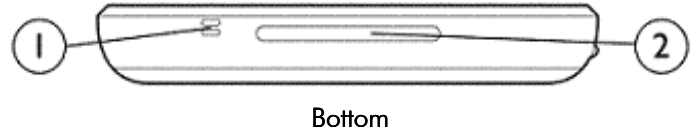

1. Microphone
2. Car holder groove

At A Glance

- Processor: SiRF Titan 600MHz ARM11 dual-core processor
- ROM: 2GB (user available memory varies based on maps installed)
- RAM: 128MB
- Display: 4.3-inch WVGA 800x480 TFT with touch screen, antiglare, landscape orientation, 16bit RGB depth
- Bluetooth: v2.0 with EDR¹
- Headphone jack: 3.5mm 3-pin for stereo and microphone
- Connector: mini-USB
- Battery: 1700mAh, removable
- Expansion: SD, high-capacity, supports SDHC class 2, class 4, and class 6 memory cards
- Speaker: 1, large for navigation volume
- Microphone: 1, positioned speakerphone, echo cancellation
- Input: touch, stylus
- Buttons: power, reset, scroll wheel
- LEDs: 2 - 1 blue for wireless, 1 dual-color for charge (amber for charging, green for fully charged)

¹ A standard WLAN infrastructure and other Bluetooth-enabled devices, separately purchased equipment, and a service contract with a wireless airtime provider may be required for applicable wireless communication. Wireless Internet access requires separately purchased Internet service contract. Check with service provider for availability and coverage in your area. Not all web content available.