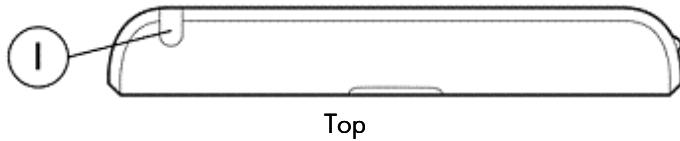

Overview

1. Stylus

2. Connectors (covered): GPS antenna, headphone, mini-USB
3. Reset